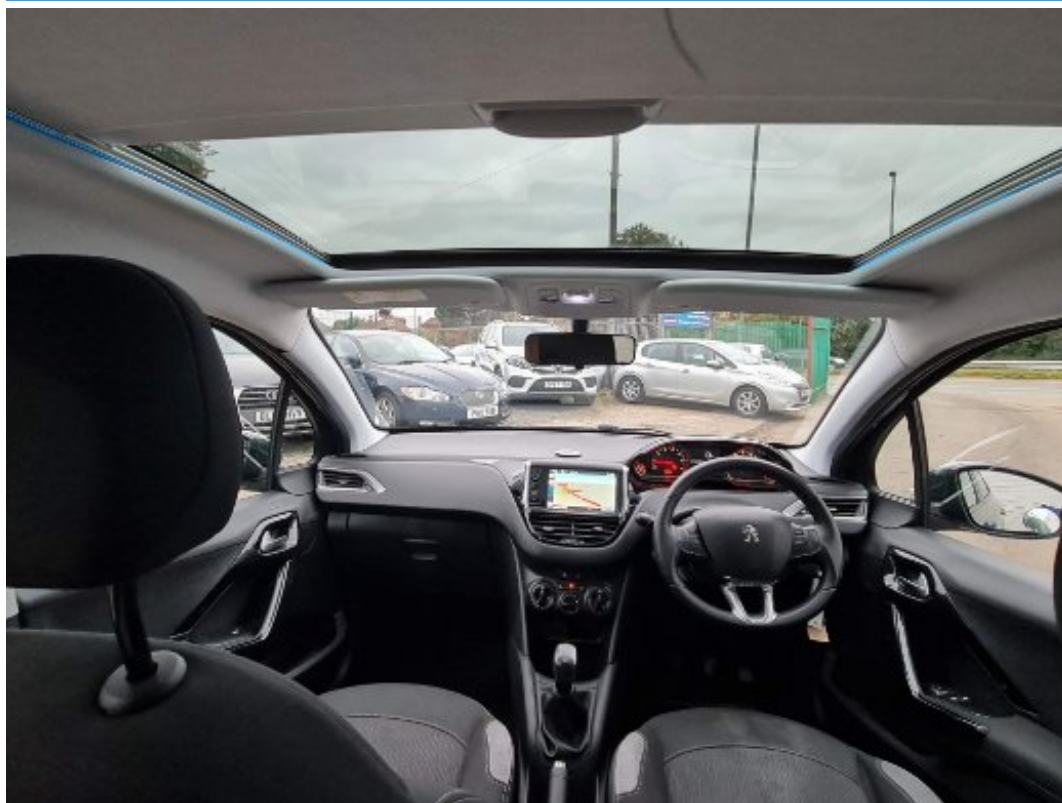

2014(64) Peugeot 208 STYLE 5-Door

£6,395

**Engine:** Petrol  
**Body:** Hatchback  
**Gearbox:** 5-Speed  
**Capacity:** 1200cc  
**Colour:** Grey  
**Mileage:** 49,000  
**CO<sup>2</sup>:** 104g/km  
**MPG:** 62.8mpg  
**Top Speed:** 109mph  
**BHP:** 82bhp  
**Insurance Grp:** 11E

**Practical Cars UK**  
 Fordbridge Service Station  
 Kingston Road  
 Ashford  
 Middlesex, TW15 3SL

15IN AZOTE ALLOY WHEELS  
 7IN LARGE MULTIFUNCTION COLOUR TOUCH SCREEN  
 BLUETOOTH  
 CIELO PANORAMIC GLASS ROOF  
 CRUISE CONTROL WITH SPEED ALARM/SPEED LIMITER  
 ELECTRIC FRONT WINDOWS WITH ONE TOUCH ELECTRIC FRONT DRIVERS WINDOW  
 HILL ASSIST  
 MANUAL AIR CONDITIONING  
 MULTIFUNCTION COLOUR 7IN TOUCHSCREEN  
 REAR PARKING AID  
 TINTED REAR AND REAR SIDE WINDOWS  
 TYRE PRESSURE SENSORS  
 USB SOCKET

2OWNER+PANROOF+SATNAV BIG SPEC!! FULL EXTRAS + DRLs ++ SATNAV++ PAN ROOF++ 2OWNERS ++ FULL SERVICE HISTORY++GREAT MILES FOR AGE++ ULEZ COMPLAINT++ COMES WITH 12 MONTHS MOT++ FULL SERVICE HISTORY ++ NATIONWIDE DELIVERY ++