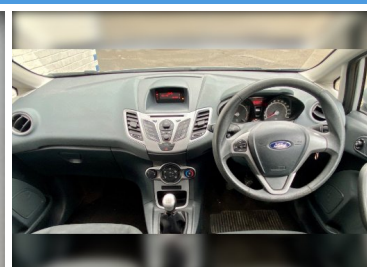

2010(60) Ford Fiesta EDGE 5-Door

£2,465

Engine: Petrol
Body: Hatchback
Gearbox: 5-Speed
Capacity: 1242cc
Colour: Silver
Mileage: 100,000
CO²: 127g/km
MPG: 51.4mpg
Top Speed: 94mph
BHP: 59bhp
Insurance Grp: 6E

FULL SERVICE HISTORY
 BODY COLOUR BUMPERS
 BODY COLOUR REAR SPOILER
 CENTRE CONSOLE
 INTEGRATED SIDE INDICATOR
 DRIVER SEAT HEIGHT ADJUST
 ELECTRIC POWER ASSISTED STEERING (EPAS)
 ELECTRONIC STABILITY PROGRAMME (ESP)
 IMMOBILISER
 RADIO/CD
 REAR WASH/WIPE
 REMOTE CENTRAL DOOR LOCKING
 TYRE MOBILITY KIT