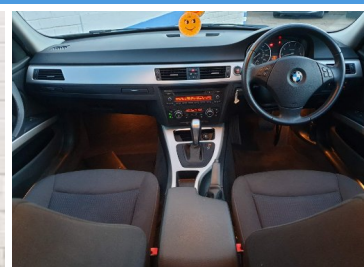

2010(10) BMW 3 Series 318I SE 4-Door

£6,985

**Engine:** Petrol  
**Body:** Saloon  
**Gearbox:** Automatic  
**Capacity:** 1995cc  
**Colour:** Blue  
**Mileage:** 27,300  
**CO<sup>2</sup>:** 155g/km  
**MPG:** 42.8mpg  
**Top Speed:** 130mph  
**BHP:** 140bhp  
**Insurance Grp:** 22E

**Practical Cars UK**  
 Fordbridge Service Station  
 Kingston Road  
 Ashford  
 Middlesex, TW15 3SL

AIR CONDITIONING  
 BODY COLOUR BUMPERS  
 CENTRE CONSOLE  
 CUP HOLDERS  
 DRIVERS AIRBAG  
 IMMOBILISER  
 FLOOR MATS  
 VELOUR TRIM  
 FRONT FOG LAMPS  
 FRONT PASSENGER AIRBAG WITH  
 DEACTIVATION  
 HIGH LEVEL THIRD BRAKE LIGHT  
 LEATHER STEERING WHEEL  
 OUTSIDE TEMPERATURE DISPLAY  
 READING LIGHTS  
 WINDSCREEN WASHER JETS

FINANCE AVAILABLE DIRECTLY ON OUR WEBSITE  
 WWW.PRACTICAL-CARS.CO.UK OR <https://www.practical-cars.co.uk/used/cars/bmw-3-series-318i-se-4-door-10781/#finance> +HPI CLEAR & CERTIFIED++NATIONWIDE DELIVERY AVAILABLE+++XXXX EXCLUSIVE SALE XXX - REDUCED PRICE OFFER LIMITED PERIOD ONLY! ++BENEFITS FROM REAR PARKING SENSORS++FACE LIFT MODEL++EXTRA LOW MILES FOR AGE++HEATED SEATS++AUX INPUT ++VERY WELL MAINTAINED ++ NICE SOUND SYSTEM ++ VERY CLEAN CAR!!